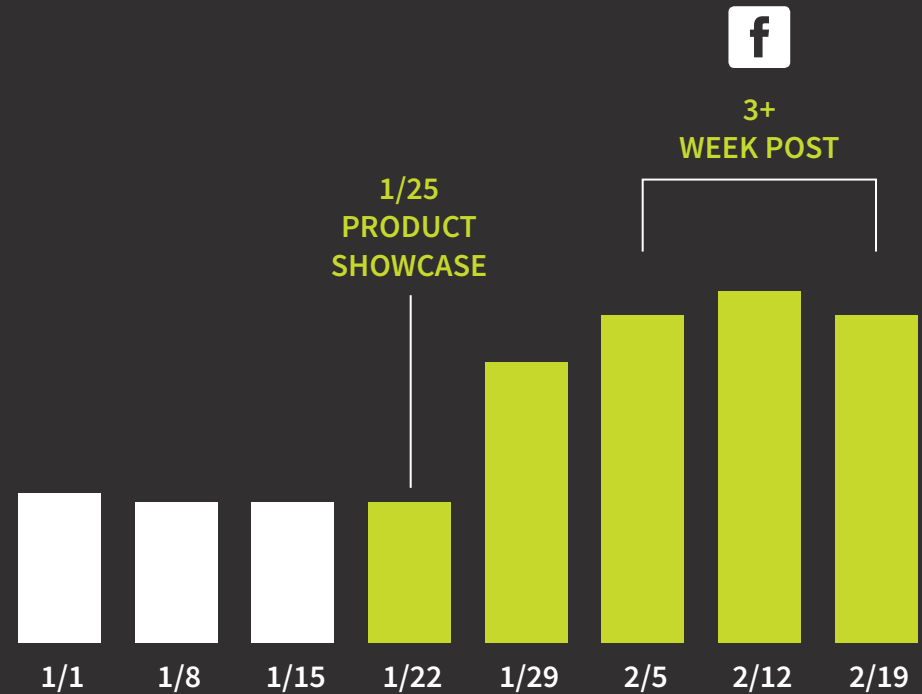

KIBOSH CASE STUDY

RESULTS -

104% Sales Lift

The Product Showcase emails and layer of postings on Facebook more than doubled Kibosh's sales month-to-month. In addition, the Kibosh video was watched 1,753 times during the campaign.

KIBOSH SALES BY WEEK: